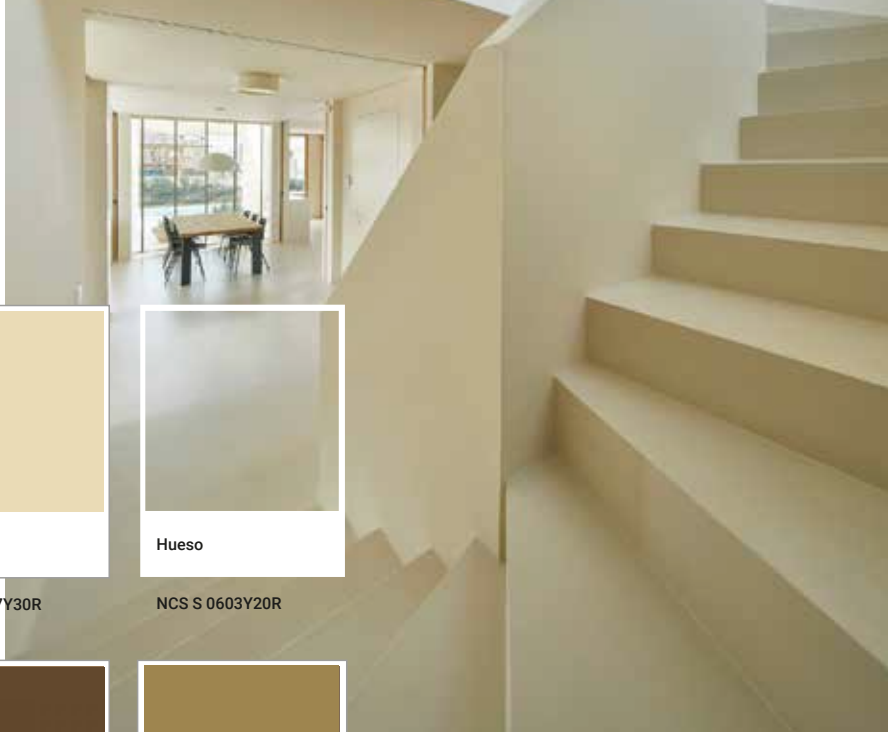

TOPCRET

The Experts Choice

COLOR CHART

Classic

Lino

NCS S 2005Y20R

Trigo

NCS S 3005Y20R